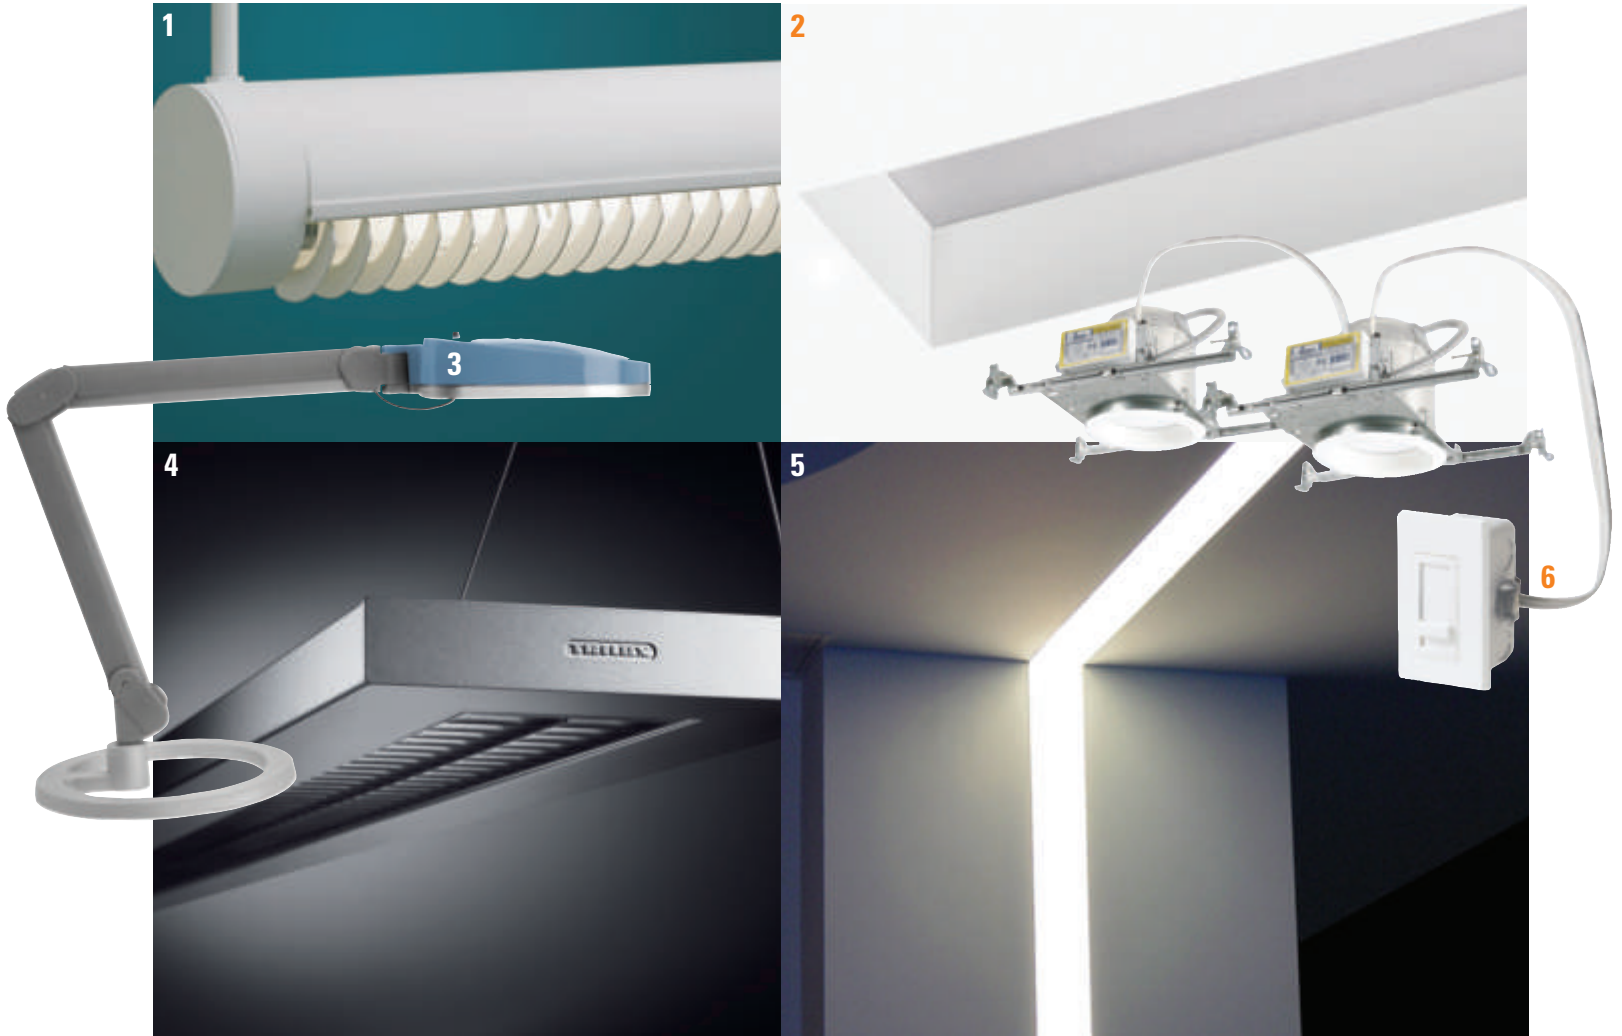

# WORKING LIGHTS

**1. LAM LIGHTING | LITEROD | LAMLIGHTING.COM**

The Literod series includes tubular-shaped fixtures that can be suspended from the ceiling surface or mounted to the wall, providing direct, indirect, or a combination of direct and indirect diffused light. Literod uses T8, T5, or T5HO lamps, and the extruded aluminum luminaire housing is available in lengths up to 12 feet. **CIRCLE 125**

**2. AMERLUX | GRÜV | AMERLUX.COM**

Grüv is a recessed linear fluorescent slot lighting system designed to provide ambient lighting in commercial and office environments. The luminaire, available for use in gypsum board, slot, and T-grid ceilings, is offered in varying lengths and lamp configurations to meet specifier needs. A dimming option also is available. **CIRCLE 126**

**4. ÉNERGIE | LUCEO | ENERGIELIGHTING.COM**

An indirect/direct lighting system with a profile of less than 1 inch, Luceo is well suited for commercial applications. Units can be suspended or combined in continuous rows, and ceiling-mounted luminaires can be used in hallways and low-ceiling spaces. The fixture, according to the manufacturer, provides an overall efficiency of 95 percent and is available with either a T5 or T5HO lamp. **CIRCLE 128**

**5. A-LIGHT | ACCOLADE 5 | ALIGHTS.COM**

Providing ambient or accent illumination in commercial or institutional environments such as offices, hospitals, and museums, accolade 5 is a fully recessed wall or ceiling luminaire that can be mounted in rows, at right angles to one another, or in patterns. Various lamp options are available, including T5, T5HO, and MR16 halogen. **CIRCLE 129**